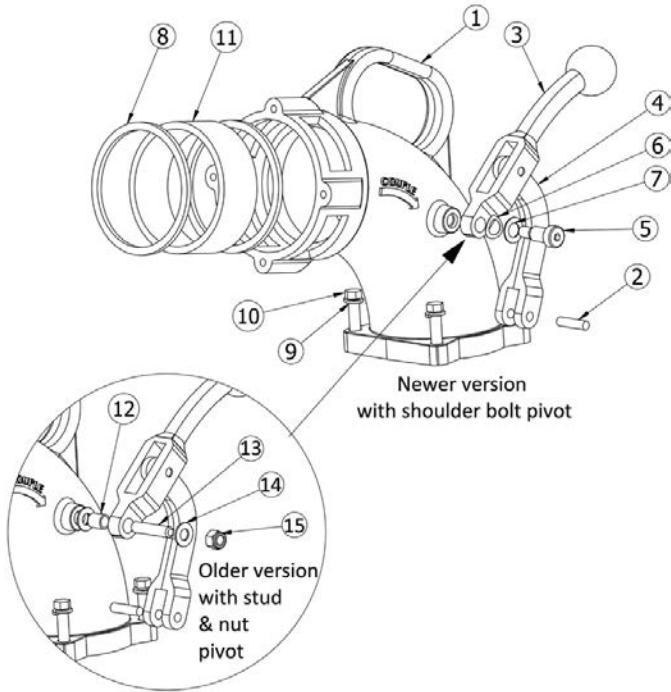

Top Side Lever Elbow Fits 6200 Elbow Only

• for replacement parts for other style elbows, contact Dixon™

Bill Of Materials

Item #	Description	Part #	Price/E	Qty
1	body	6200-1	$193.90	1
2	pin	PIN5/16x11/4P	3.10	2
3	handle	use kit 6200-15ASSM	---	1
4	handle linkage	use kit 6200-15ASSM	---	1
5¹	shoulder bolt	use kit 6200SBK¹	---	1
6¹	wave washer	use kit 6200SBK¹	---	1
7¹	SS flat washer	use kit 6200SBK¹	---	1
8A	Baylast™ gasket	4433	10.05	2
8B	FKM gasket (opt.)	4426	12.40	2
9	lock washer	use kit 6000EHK	---	4
10	bolt	use kit 6000EHK	---	4
11	sight glass	use kit 6200SGK	---	1
12²	bushing	use kit 6200SHK²	---	1
13²	stud	use kit 6200SHK²	---	1
14²	nylon washer	use kit 6200SHK²	---	2
15²	nut	use kit 6200SHK²	---	1

¹ items 5 - 7 for shoulder bolt pivot version only

² items 12 - 15 for stud and nut pivot version only