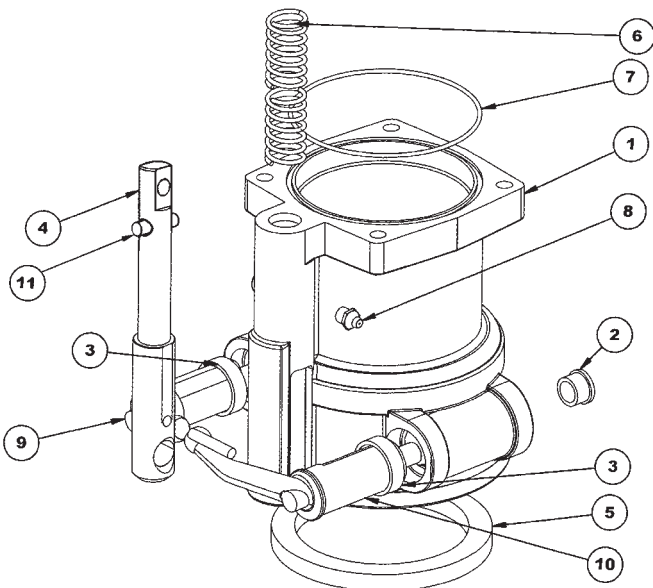

Repair Kits

Part #	Description	Includes	Price/E
6230	complete standard replacement bottom unit	all	$442.85
6230X	complete tall replacement bottom unit	all	520.05
6200ARK	replacement left and right arms, main gasket, O-rings, small and large bushings	2, 3, 5, 7, 9, 10	145.85
6200BK	replacement small and large bushings	2, 3	44.10