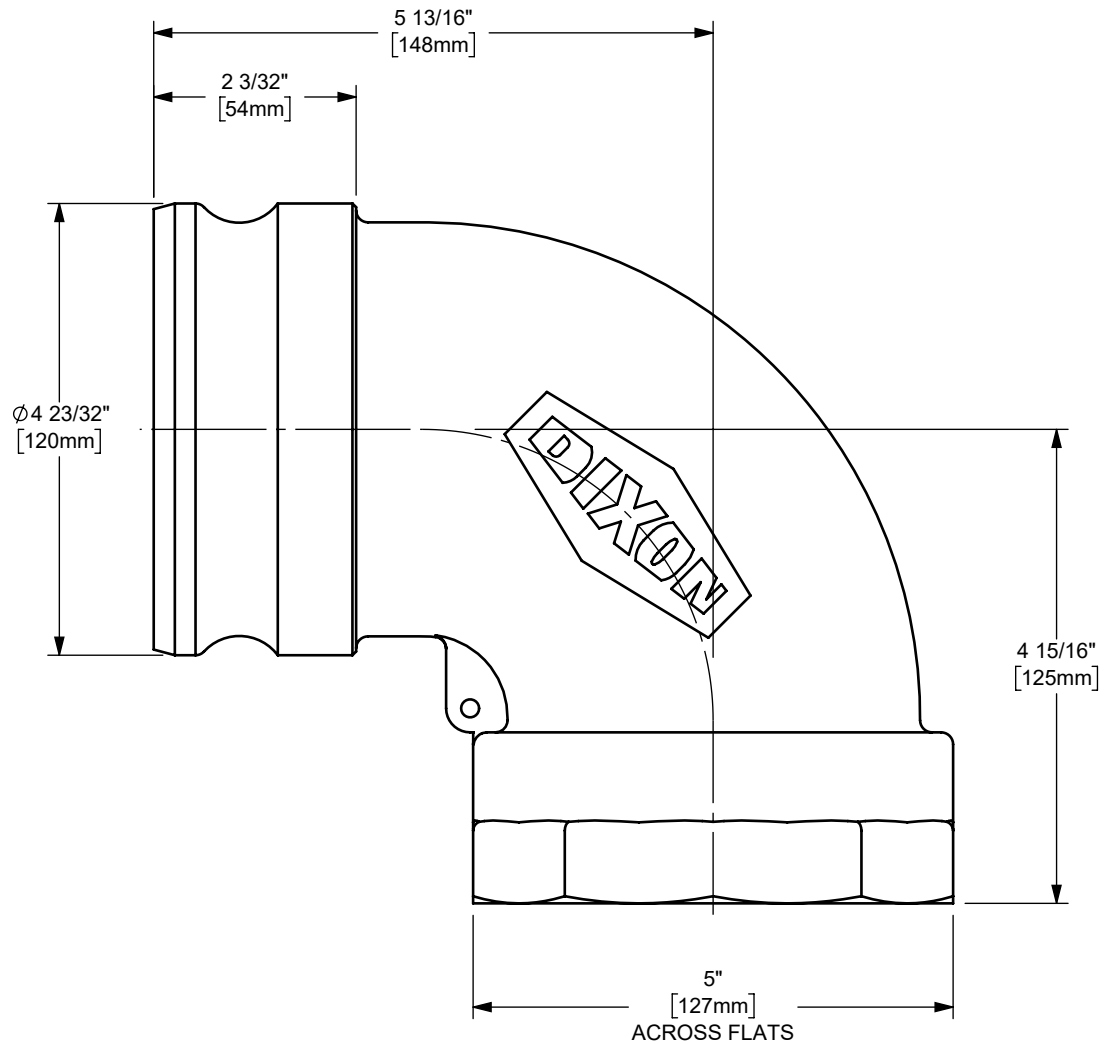

4" NPT
FEMALE THREAD

The Right Connection™

dixonvalve.com

PROPRIETARY AND CONFIDENTIAL

This drawing is owned by Dixon Valve & Coupling Co. and shall be returned upon demand. It is loaned on condition that it shall not be copied or reproduced or submitted to others without the owners consent. In accepting it subject to this condition the recipient further agrees that this drawing or any design detail or concept disclosed herein shall not be used in any way detrimental to or in competition with the owner. If the recipient does not agree to the terms of this agreement they shall return this drawing immediately. The information contained in this drawing is subject to change without notice.

DO NOT SCALE THIS DRAWING

DIXON  **U.S.A.**

THE RIGHT CONNECTION™

TITLE: 4" DIXON™ / BOSS-LOCK™ ADAPTER x
90° FEMALE NPT END
CAM AND GROOVE FITTING

MATERIAL: ALUMINUM

PART NUMBER: **400A-90AL**