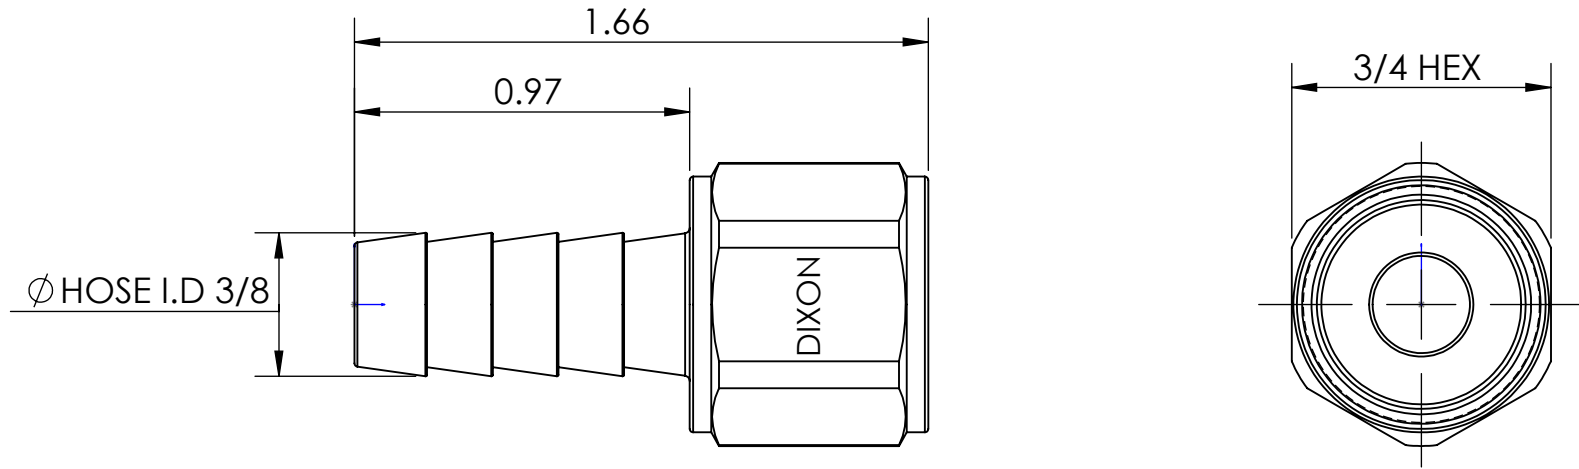

LINE DRAWING NOT FOR PRODUCTION PURPOSES

MATERIAL ALLOY 2754 LEAD FREE BRASS

Dixon Brass
Westmont, Illinois USA

DRAWN P. MONAGHAN	DATE 12/17/19
APPROVED	DATE
ECO NO.	

This drawing is owned by Dixon Valve & Coupling Co. and shall be returned upon demand. It is loaned on condition that it shall not be copied or reproduced or submitted to others without the owners consent. In accepting it, subject to this condition, the recipient further agrees that this drawing or any design detail or concept disclosed herein shall not be used in any way detrimental to or in competition with the owner. If the recipient does not agree to the terms of this agreement they shall return this drawing immediately. The information contained in this drawing is subject to change without notice.

TITLE:
3/8 FEMALE HOSE BARB
X 3/8 - 18 NPTF

DO NOT SCALE THIS DRAWING		
SIZE A	DWG. NO. 1040606CLF	REV A