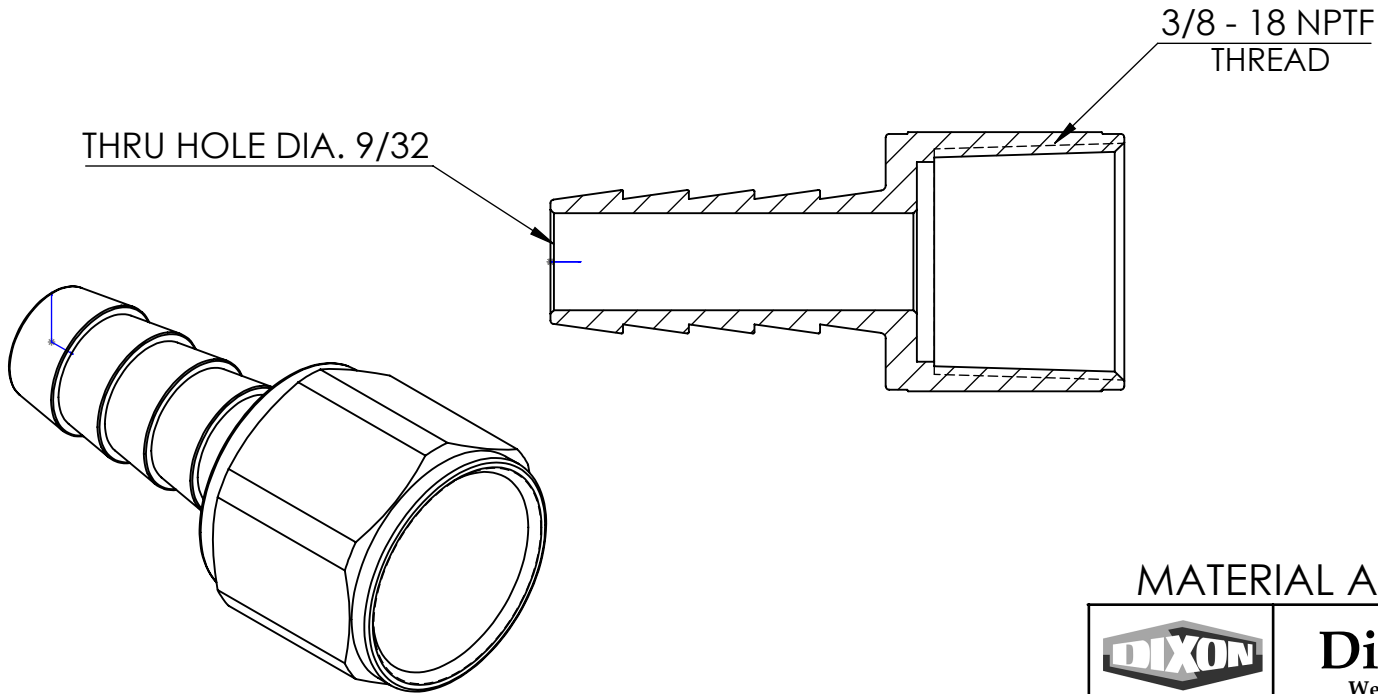

LINE DRAWING NOT FOR PRODUCTION PURPOSES

MATERIAL ALLOY 2754 LEAD FREE BRASS

Dixon Brass
Westmont, Illinois USA

DRAWN P. MONAGHAN	DATE 12/17/19
APPROVED	DATE
ECO NO.	

This drawing is owned by Dixon Valve & Coupling Co. and shall be returned upon demand. It is loaned on condition that it shall not be copied or reproduced or submitted to others without the owners consent. In accepting it, subject to this condition, the recipient further agrees that this drawing or any design detail or concept disclosed herein shall not be used in any way detrimental to or in competition with the owner. If the recipient does not agree to the terms of this agreement they shall return this drawing immediately. The information contained in this drawing is subject to change without notice.

TITLE:
3/8 FEMALE HOSE BARB
X 3/8 - 18 NPTF

DO NOT SCALE THIS DRAWING		
SIZE A	DWG. NO. 1040606CLF	REV A