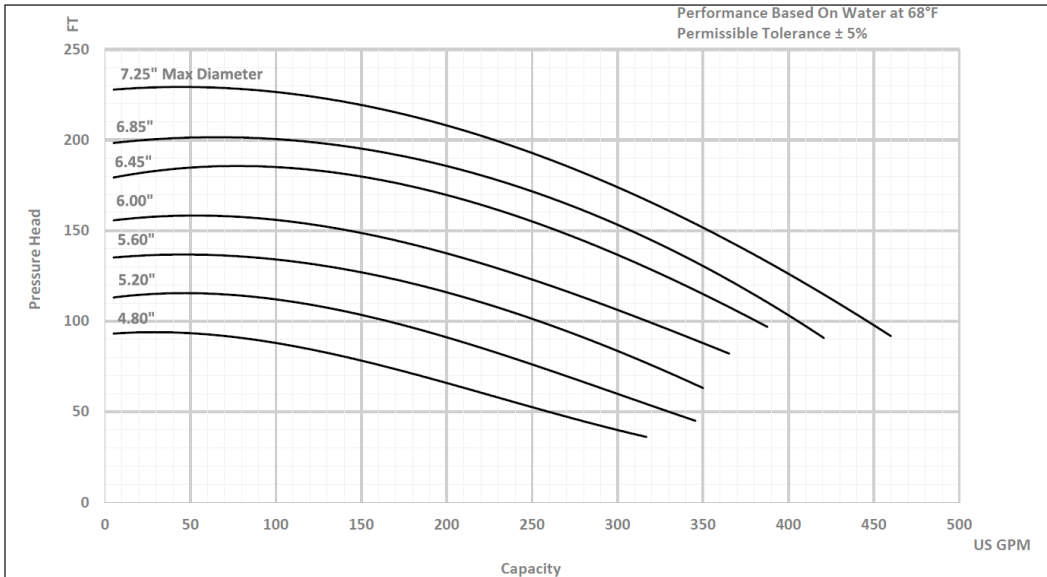

The Right Connection®

ExD-Series Centrifugal Pump Capacity Curve

Model: ExD 230 [3500RPM, Inlet-4.0" Outlet-2.5"]

Dixon Sanitary

N25 W23040 Paul Road • Pewaukee, WI 53072

ph: 800.789.1718 • 262.513.6900 • fx: 800.789.4046 • 262.513.4904