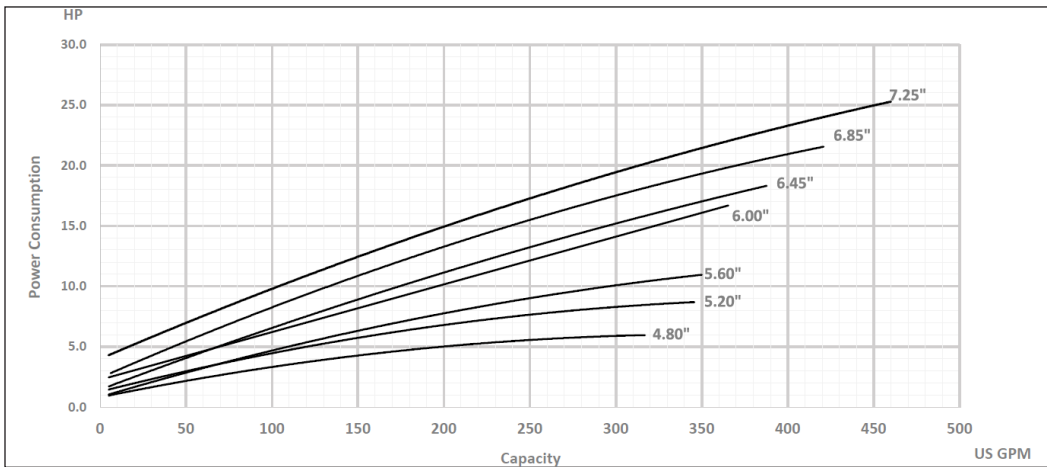

The Right Connection®

ExD-Series Centrifugal Pump Capacity Curve

Model: ExD 230 [3500RPM, Inlet-4.0" Outlet-2.5"]

Dixon Sanitary

N25 W23040 Paul Road • Pewaukee, WI 53072

ph: 800.789.1718 • 262.513.6900 • fx: 800.789.4046 • 262.513.4904