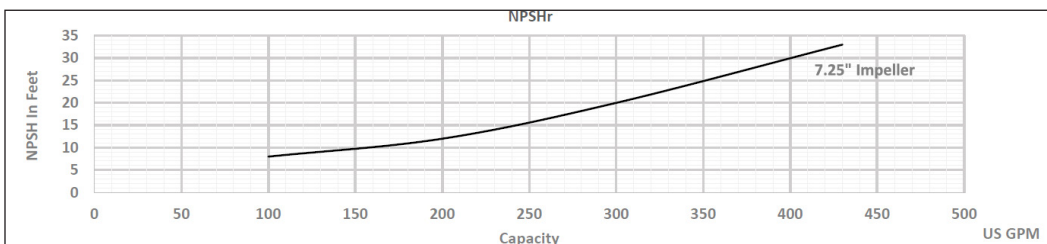

The Right Connection®

ExD-Series Centrifugal Pump Capacity Curve

Model: ExD 230 [3500RPM, Inlet-4.0" Outlet-2.5"]

Dixon Sanitary

N25 W23040 Paul Road • Pewaukee, WI 53072

ph: 800.789.1718 • 262.513.6900 • fx: 800.789.4046 • 262.513.4904